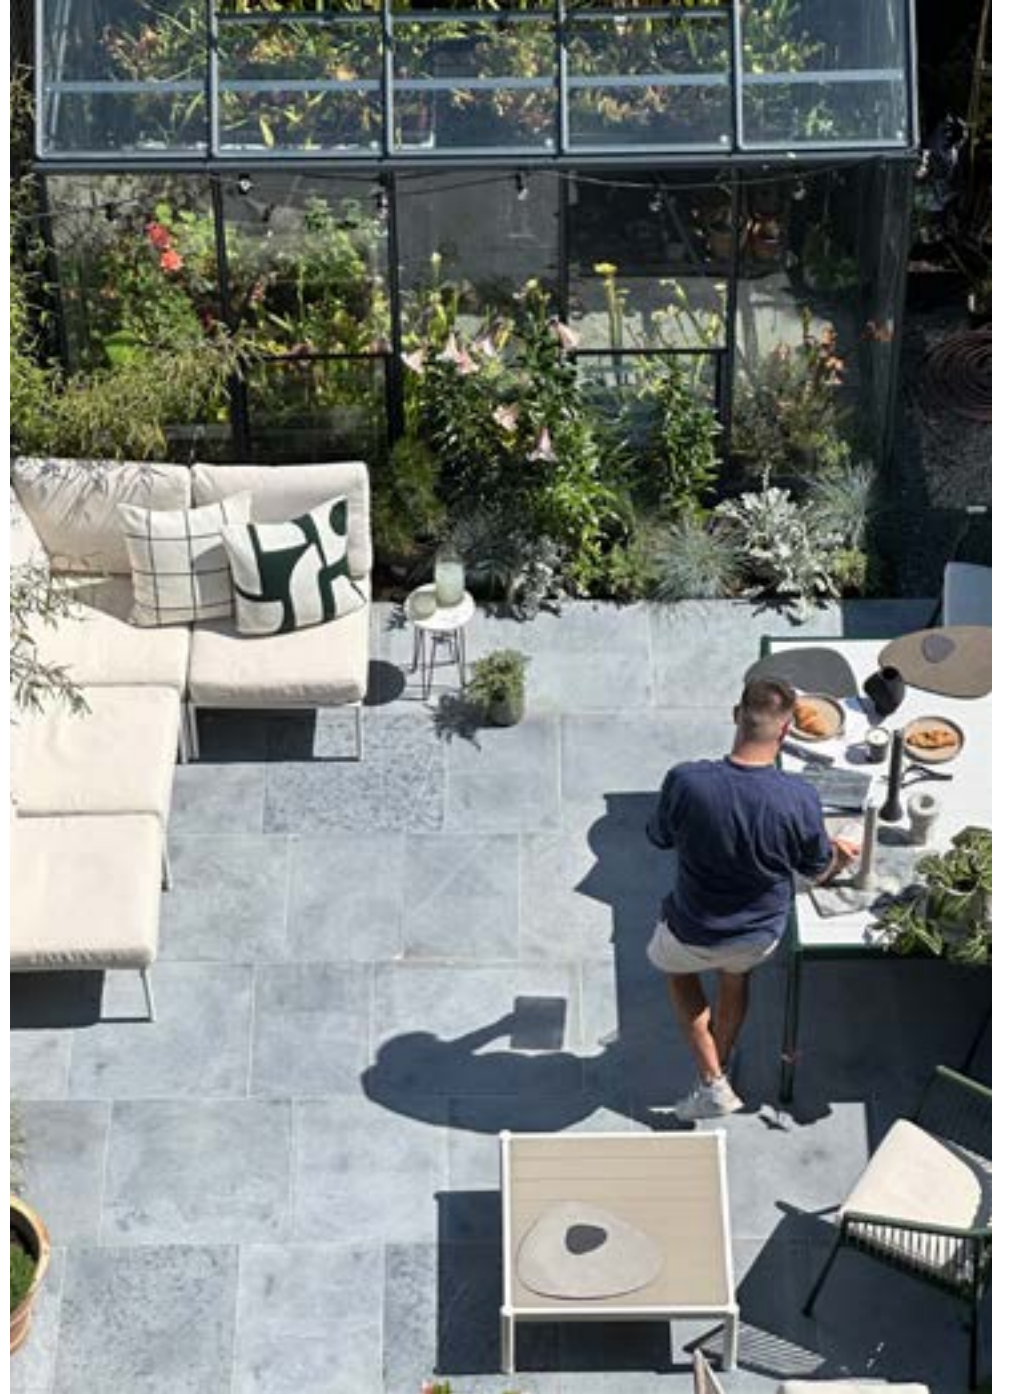

# Brighton Townhouse

Brighton . UK

The Brighton Townhouse is Stuart Barfoot's own garden where he designed the once tired landscape to be an outdoor living space to incorporate his shared passion for contemporary design and his love for rare and unusual plants.

The 45sqm plot is enclosed by a contemporary black slatted fence to provide privacy and a sleek backdrop for the planting. The limestone terrace offers the perfect area for entertaining adjacent to the modern green house where Stuart grows his collection of interesting plants which includes Sarracenia (Pitcher Plant), Slipper Orchards and Nerines.